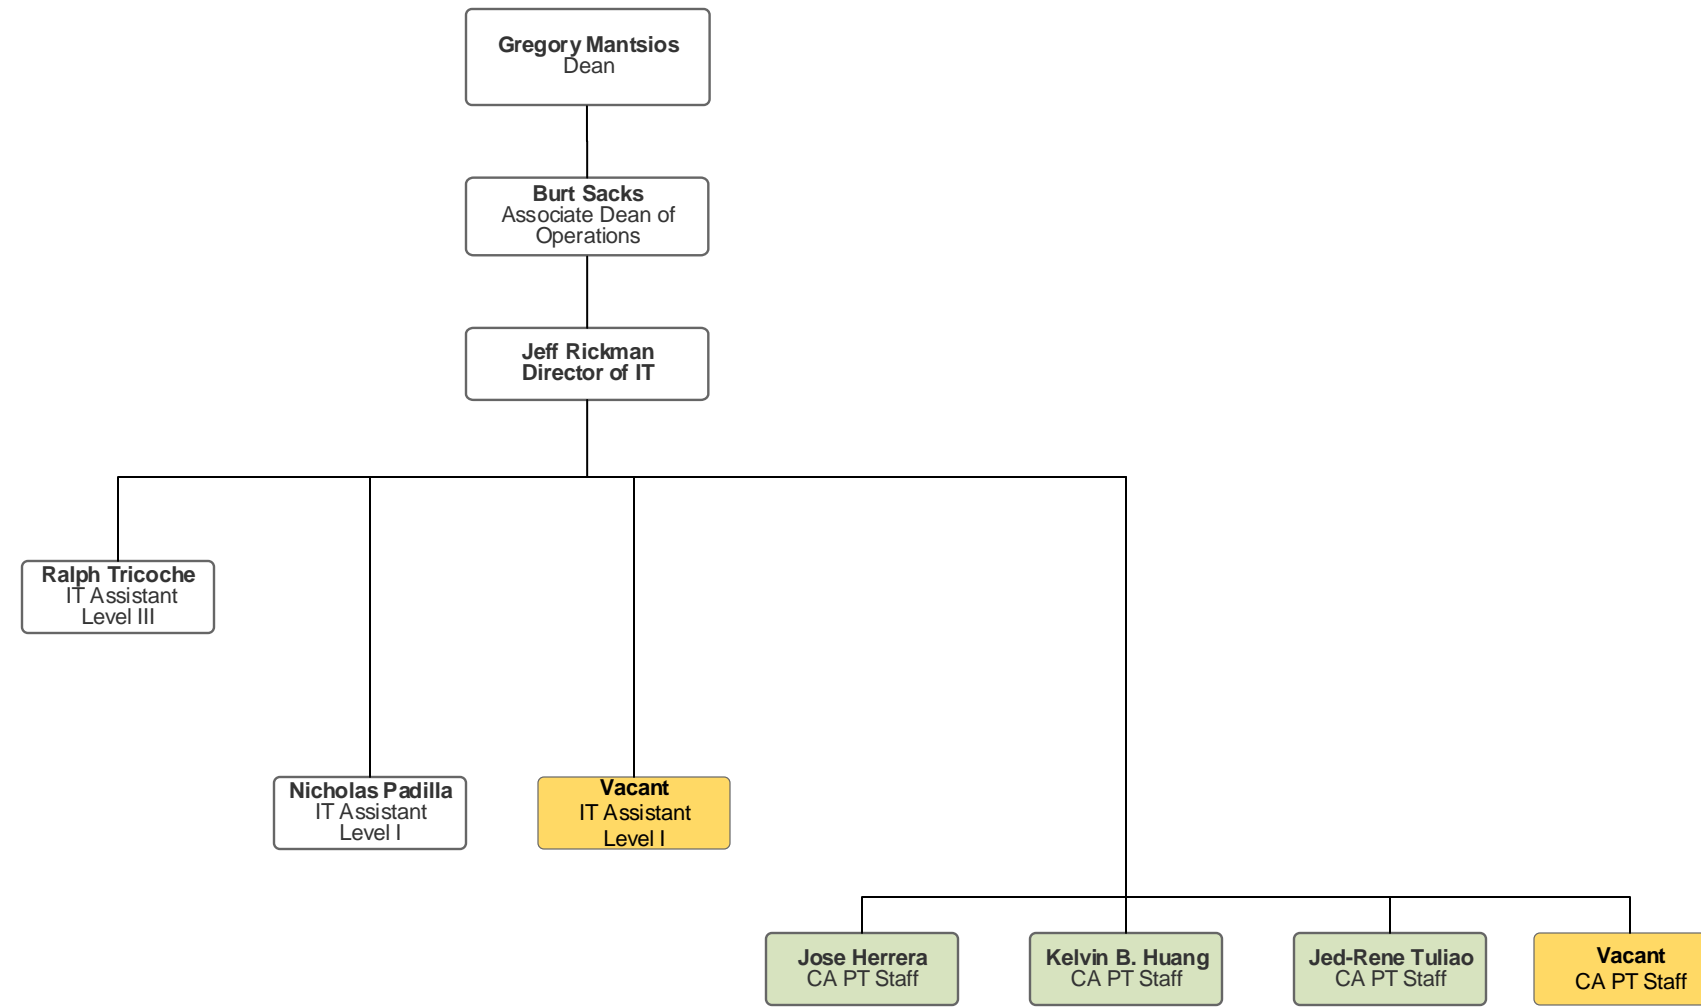

**SCHOOL OF LABOR AND URBAN STUDIES
INFORMATION TECHNOLOGY (IT) DEPARTMENT
ORG CHART**

As of 8/29/2019

- Full Time
- Part Time -Names not listed
- Vacant