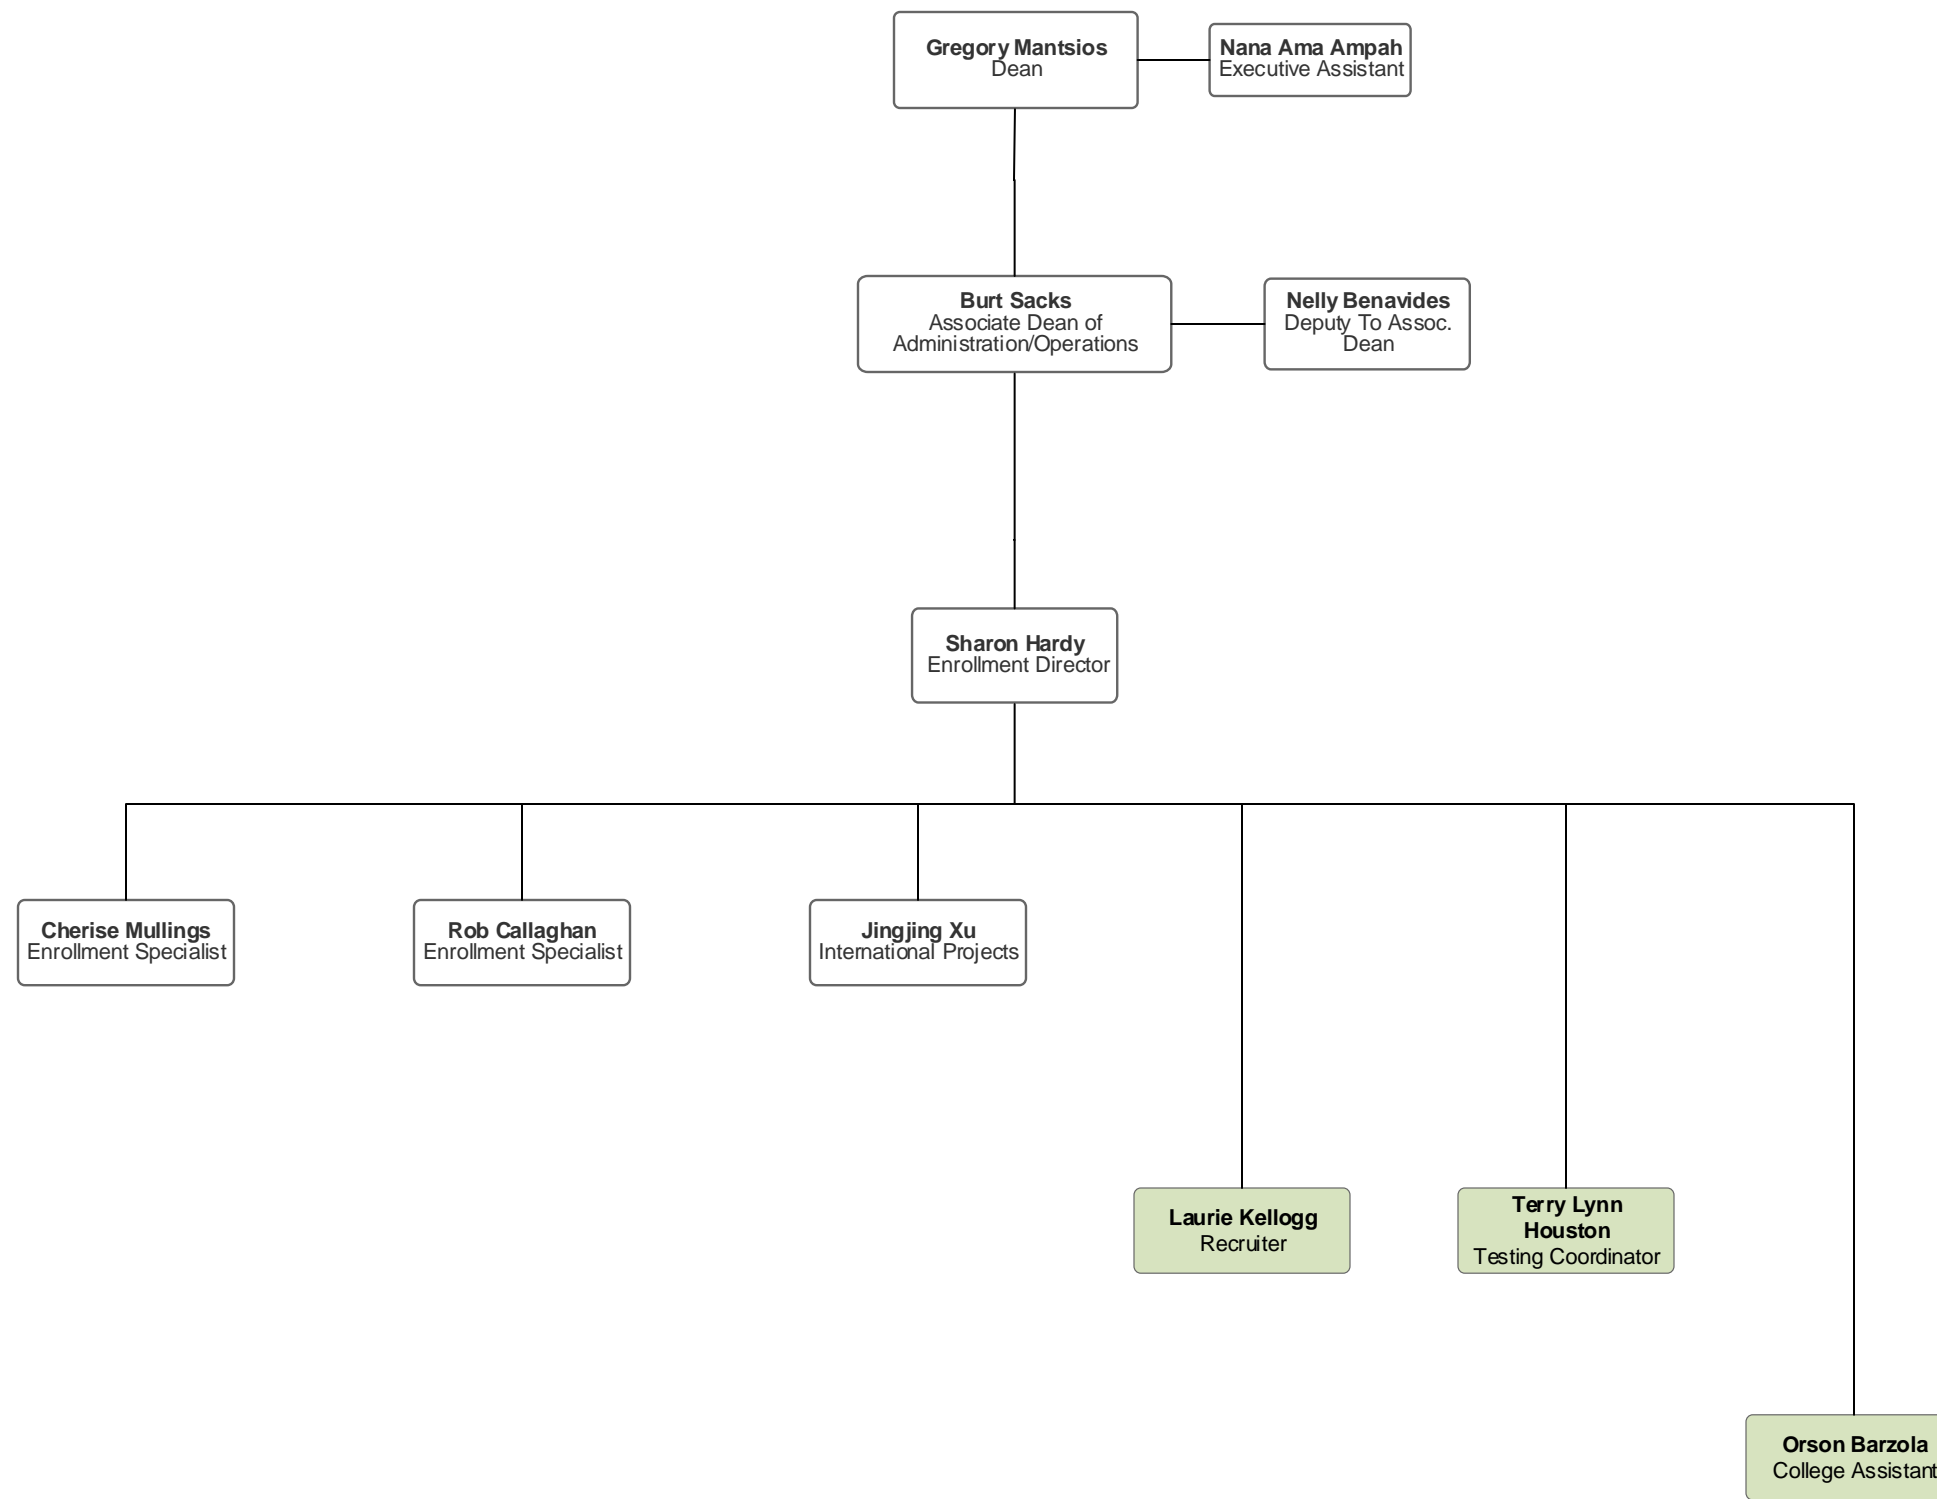

SCHOOL OF LABOR AND URBAN STUDIES
ENROLLMENT AND ADMISSIONS DEPARTMENT
ORGANIZATIONAL CHART

As of 9/1/2020

- Full Time
- Part Time
- Vacant